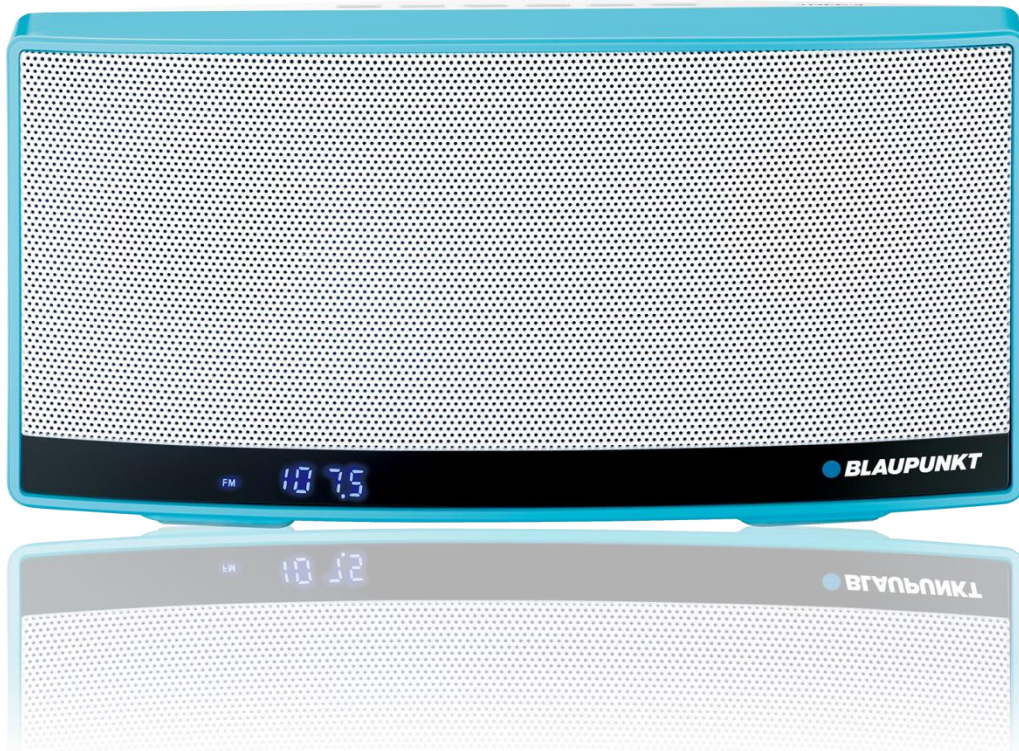

BLUETOOTH/FM/MP3/USB/AUX – BT10BL PORTABLE BLUETOOTH SPEAKER

Portable Bluetooth speaker with FM radio, MP3 player and USB charging

EAN code: 5901750500312

Features and specification:

- Audiostreaming via Bluetooth (A2DP profile)
- NFC (Near Field Communication)
- Charging mobile devices from USB port
- FM radio with 40 station memory preset
- MP3 USB (up to 32GB)
- AUX IN (minijack)
- LED display
- Output power: 2 x 2.5W RMS
- Battery power: built-in rechargeable battery BL-5C (3,7V 1300mAh)
- Power adapter: 5V/1A (micro USB)
- Battery operation: 3-4 hours/ charging time: 3 hours
- Automatic volume control at low battery level
- Dimensions: 190(w.) x 96(h.) x 60(d.)mm
- Weight 0,45 kg