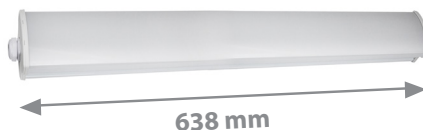

Linear LED IP65

YEAR GUARANTEE

Efficiency
110lm/W

Serial connection
fixtures

Water resistance
IP65

Mounting accessories
included

Color temperature:
neutral white

85% more savings

EAN:	5907622671593	5907622671609	5907622671616
SKU:	BLAUPUNKT-LH-18-NW	BLAUPUNKT-LH-36-NW	BLAUPUNKT-LH-50-NW
Power:	18W	36W	50W
Luminous flux:	1980lm	3960lm	5500lm
Color temperature:	Neutral white 4000K	Neutral white 4000K	Neutral white 4000K
Power Factor:	>0,95	>0,95	>0,95
CRI/Ra:	>80	>80	>80
Efficiency:	110lm/W	110lm/W	110lm/W
Beam angle:	120°	120°	120°
Guarantee:	5 year	5 year	5 year
Life span:	50 000h	50 000h	50 000h