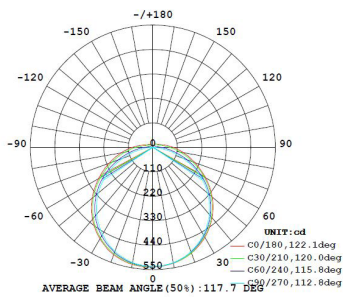

EAN:	5907622671593	5907622671609	5907622671616
SKU:	BLAUPUNKT-LH-18-NW	BLAUPUNKT-LH-36-NW	BLAUPUNKT-LH-50-NW
Power:	18W	36W	50W
Luminous flux:	1980lm	3960lm	5500lm
Color temperature:	Neutral white 4000K	Neutral white 4000K	Neutral white 4000K
Power Factor:	>0,95	>0,95	>0,95
CRI/Ra:	>80	>80	>80
Efficiency:	110lm/W	110lm/W	110lm/W
Beam angle:	120°	120°	120°
Guarantee:	5 year	5 year	5 year
Life span:	50 000h	50 000h	50 000h

Linear LED IP65

LUMINOUS INTENSITY DISTRIBUTION DIAGRAM

LUMINOUS INTENSITY DISTRIBUTION DIAGRAM

LUMINOUS INTENSITY DISTRIBUTION DIAGRAM

Enjoy it.