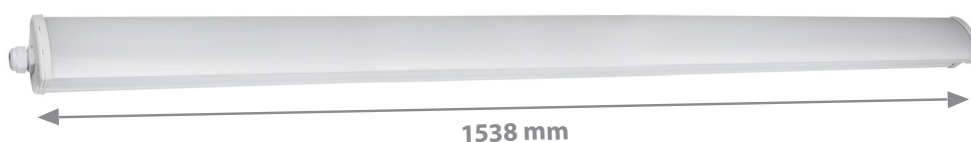

Linear LED IP65

YEAR GUARANTEE

Efficiency
110lm/W

Serial connection
fixtures

Water resistance
IP65

Mounting accessories
included

Color temperature:
neutral white

85% more savings

EAN:	5907622671593	5907622671609	5907622671616
SKU:	BLAUPUNKT-LH-18-NW	BLAUPUNKT-LH-36-NW	BLAUPUNKT-LH-50-NW
Power:	18W	36W	50W
Luminous flux:	1980lm	3960lm	5500lm
Color temperature:	Neutral white 4000K	Neutral white 4000K	Neutral white 4000K
Power Factor:	>0,95	>0,95	>0,95
CRI/Ra:	>80	>80	>80
Efficiency:	110lm/W	110lm/W	110lm/W
Beam angle:	120°	120°	120°
Guarantee:	5 year	5 year	5 year
Life span:	50 000h	50 000h	50 000h