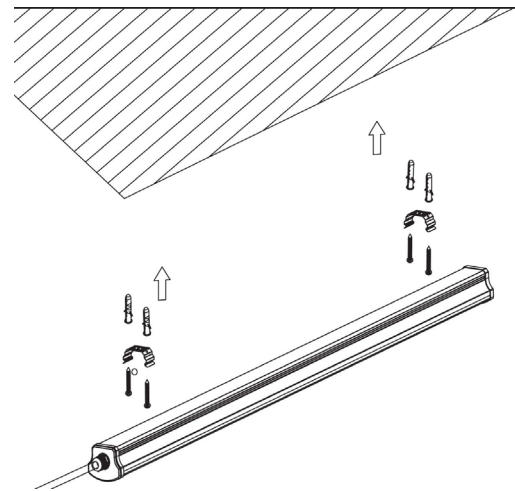

LUMINOUS INTENSITY DISTRIBUTION DIAGRAM

LUMINOUS INTENSITY DISTRIBUTION DIAGRAM

Linear LED IP65

LUMINOUS INTENSITY DISTRIBUTION DIAGRAM