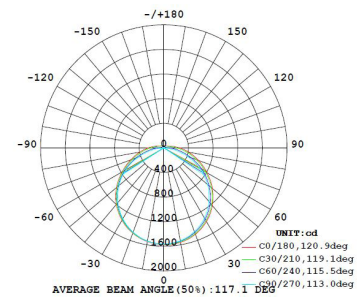

EAN:	5907622671593	5907622671609	5907622671616
SKU:	BLAUPUNKT-LH-18-NW	BLAUPUNKT-LH-36-NW	BLAUPUNKT-LH-50-NW
Power:	18W	36W	50W
Luminous flux:	1980lm	3960lm	5500lm
Color temperature:	Neutral white 4000K	Neutral white 4000K	Neutral white 4000K
Power Factor:	>0,95	>0,95	>0,95
CRI/Ra:	>80	>80	>80
Efficiency:	110lm/W	110lm/W	110lm/W
Beam angle:	120°	120°	120°
Guarantee:	5 year	5 year	5 year
Life span:	50 000h	50 000h	50 000h

Linear LED IP65

LUMINOUS INTENSITY DISTRIBUTION DIAGRAM

LUMINOUS INTENSITY DISTRIBUTION DIAGRAM

LUMINOUS INTENSITY DISTRIBUTION DIAGRAM

Enjoy it.