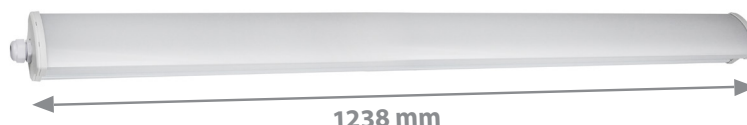

Linear LED IP65

YEAR GUARANTEE

Efficiency
110lm/W

Serial connection
fixtures

Water resistance
IP65

Mounting accessories
included

Color temperature:
neutral white

85% more savings

EAN:	5907622671593	5907622671609	5907622671616
SKU:	BLAUPUNKT-LH-18-NW	BLAUPUNKT-LH-36-NW	BLAUPUNKT-LH-50-NW
Power:	18W	36W	50W
Luminous flux:	1980lm	3960lm	5500lm
Color temperature:	Neutral white 4000K	Neutral white 4000K	Neutral white 4000K
Power Factor:	>0,95	>0,95	>0,95
CRI/Ra:	>80	>80	>80
Efficiency:	110lm/W	110lm/W	110lm/W
Beam angle:	120°	120°	120°
Guarantee:	5 year	5 year	5 year
Life span:	50 000h	50 000h	50 000h