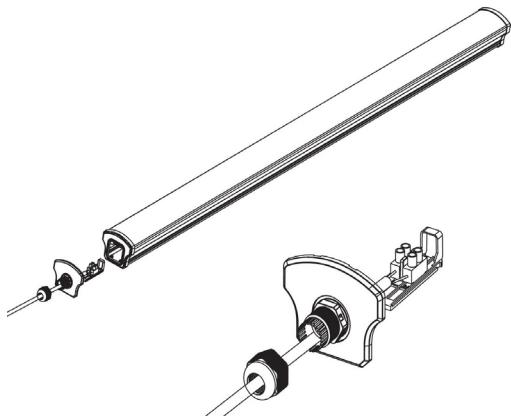

Linear LED IP65

LUMINOUS INTENSITY DISTRIBUTION DIAGRAM