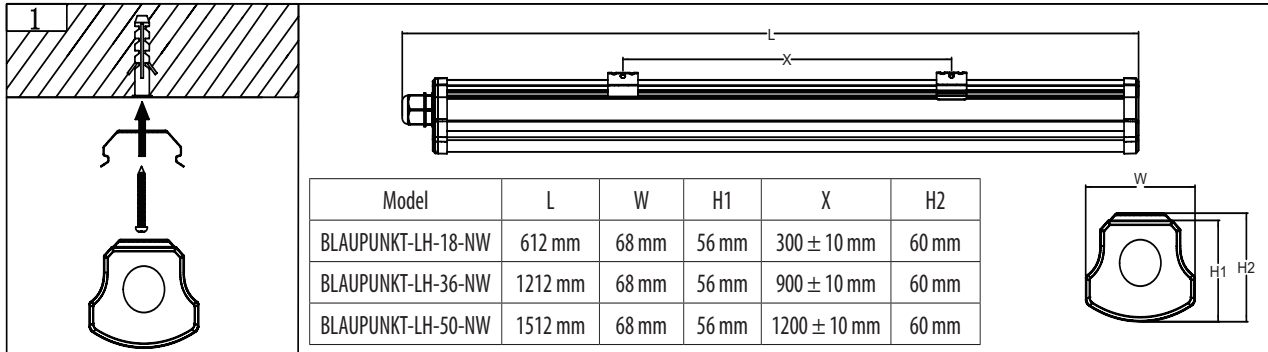

Linear LED IP65

LUMINOUS INTENSITY DISTRIBUTION DIAGRAM