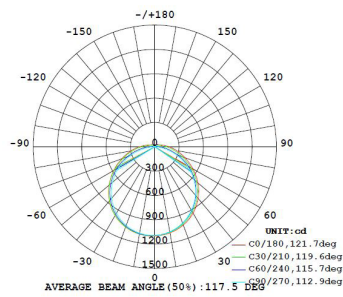

EAN:	5907622671593	5907622671609	5907622671616
SKU:	BLAUPUNKT-LH-18-NW	BLAUPUNKT-LH-36-NW	BLAUPUNKT-LH-50-NW
Power:	18W	36W	50W
Luminous flux:	1980lm	3960lm	5500lm
Color temperature:	Neutral white 4000K	Neutral white 4000K	Neutral white 4000K
Power Factor:	>0,95	>0,95	>0,95
CRI/Ra:	>80	>80	>80
Efficiency:	110lm/W	110lm/W	110lm/W
Beam angle:	120°	120°	120°
Guarantee:	5 year	5 year	5 year
Life span:	50 000h	50 000h	50 000h

Linear LED IP65

LUMINOUS INTENSITY DISTRIBUTION DIAGRAM

LUMINOUS INTENSITY DISTRIBUTION DIAGRAM

LUMINOUS INTENSITY DISTRIBUTION DIAGRAM

Enjoy it.